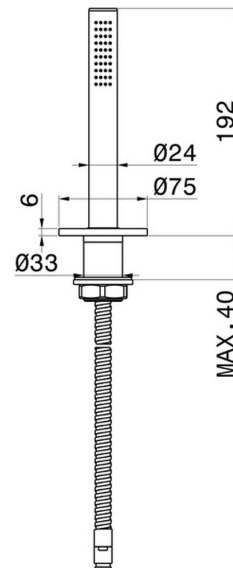

O'RAMA

68493.01.093

Complete hand shower set for deck-mounted set - finish Matt Black

FEATURES

Technology

Save Water

Installation

Deck-mounted

TECHNICAL DRAWING

 **AR Preview**
try it in your home

More Details
on our [website](#)

O'RAMA

68493.01.093

Complete hand shower set for deck-mounted set - finish Matt Black

AVAILABLE FINISHES

01.093