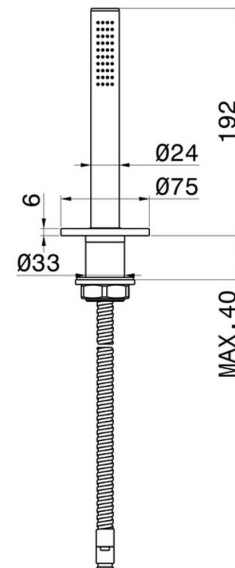

# O'RAMA

**68493.21.018**

Complete hand shower set for deck-mounted set - finish  
Chrome

Chrome

## TECHNICAL DRAWING

---

**O'RAMA**

**68493.21.018**

Complete hand shower set for deck-mounted set - finish Chrome

**AVAILABLE FINISHES**

---

**21.018**