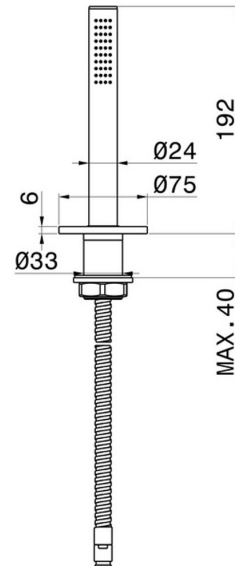

O'RAMA

68493.61.020

Complete hand shower set for deck-mounted set - finish PVD
Glossy Gold

PVD Glossy Gold

FEATURES

Technology

Save Water

Installation

Deck-mounted

TECHNICAL DRAWING

O'RAMA

68493.61.020

Complete hand shower set for deck-mounted set - finish PVD Glossy Gold

AVAILABLE FINISHES

 **61.020**
PVD Glossy Gold

 **01.014**
finish Matt White