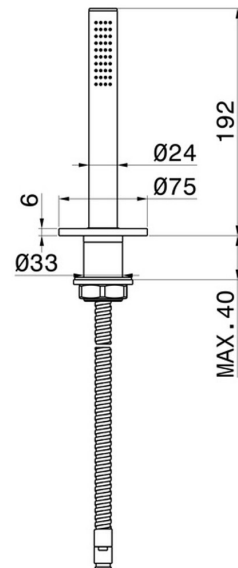

O'RAMA

68493.M0.070

Complete hand shower set for deck-mounted set - finish
Titanium Satin

Titanium Satin

FEATURES

Technology

Save Water

Installation

Deck-mounted

TECHNICAL DRAWING

O'RAMA

68493.M0.070

Complete hand shower set for deck-mounted set - finish Titanium Satin

AVAILABLE FINISHES

M0.070

Titanium Satin