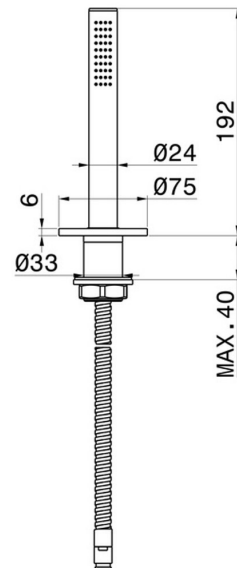

O'RAMA

68493.M0.071

Complete hand shower set for deck-mounted set - finish Gold Satin

FEATURES

Technology

Save Water

Installation

Deck-mounted

TECHNICAL DRAWING

O'RAMA
68493.M0.071

Complete hand shower set for deck-mounted set - finish Gold Satin

AVAILABLE FINISHES

M0.071
Gold Satin

01.014
finish Matt White

01.093
finish Matt Black

21.018
finish Chrome