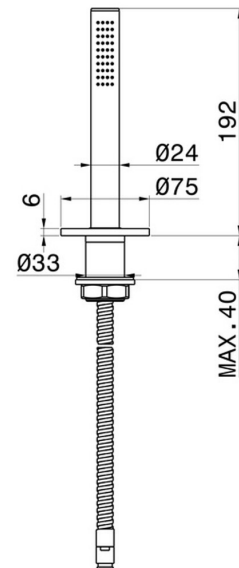

# O'RAMA

**68493.M0.072**

Complete hand shower set for deck-mounted set - finish Copper Satin

Copper Satin

## TECHNICAL DRAWING

---

**O'RAMA**

**68493.M0.072**

Complete hand shower set for deck-mounted set - finish Copper Satin

**AVAILABLE FINISHES**

---

**M0.072**