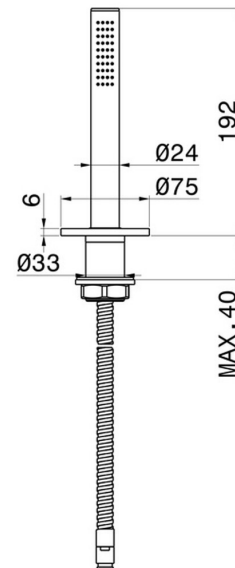

O'RAMA

68493.M0.075

Complete hand shower set for deck-mounted set - finish Copper Glossy

FEATURES

Technology

Save Water

Installation

Deck-mounted

TECHNICAL DRAWING

O'RAMA

68493.M0.075

Complete hand shower set for deck-mounted set - finish Copper Glossy

AVAILABLE FINISHES

 **M0.075**
Copper Glossy

 **01.014**
finish Matt White

 **01.093**
finish Matt Black