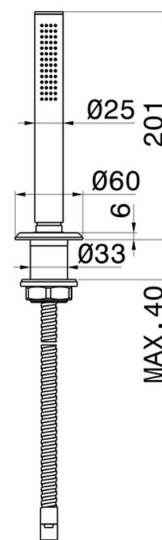

NIO

68993.01.093

Complete hand shower set for deck-mounted set - finish Matt Black

Matt Black

FEATURES

Installation

Deck-mounted

TECHNICAL DRAWING

NIO

68993.01.093

Complete hand shower set for deck-mounted set - finish Matt Black

AVAILABLE FINISHES

01.093

Matt Black

21.018

finish Chrome

59.066

finish PVD Brushed steel

59.097

finish PVD Brushed Gold