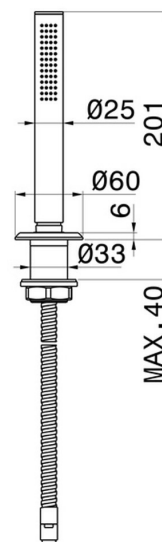

NIO

68993.21.018

Complete hand shower set for deck-mounted set - finish
Chrome

Chrome

FEATURES

Installation

Deck-mounted

TECHNICAL DRAWING

NIO

68993.21.018

Complete hand shower set for deck-mounted set - finish Chrome

AVAILABLE FINISHES

21.018

Chrome

01.093

finish Matt Black

59.066

finish PVD Brushed steel

59.097

finish PVD Brushed Gold