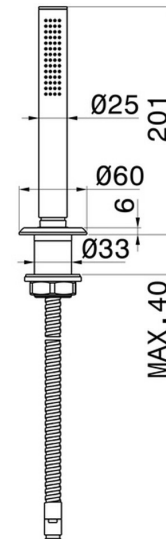

NIO

68993.59.066

Complete hand shower set for deck-mounted set - finish PVD
Brushed steel

PVD Brushed steel

FEATURES

Installation

Deck-mounted

TECHNICAL DRAWING

AR Preview
try it in your home

More Details
on our [website](#)

NIO

68993.59.066

Complete hand shower set for deck-mounted set - finish PVD Brushed steel

AVAILABLE FINISHES

59.066

PVD Brushed steel