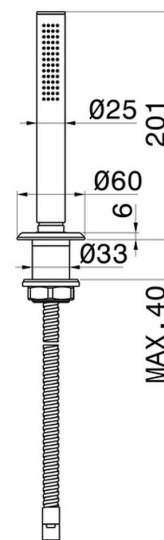

NIO

68993.59.097

Complete hand shower set for deck-mounted set - finish PVD
Brushed Gold

PVD Brushed Gold

FEATURES

Installation

Deck-mounted

TECHNICAL DRAWING

NIO

68993.59.097

Complete hand shower set for deck-mounted set - finish PVD Brushed Gold

AVAILABLE FINISHES

59.097

PVD Brushed Gold

01.093

finish Matt Black

21.018

finish Chrome

59.066

finish PVD Brushed steel