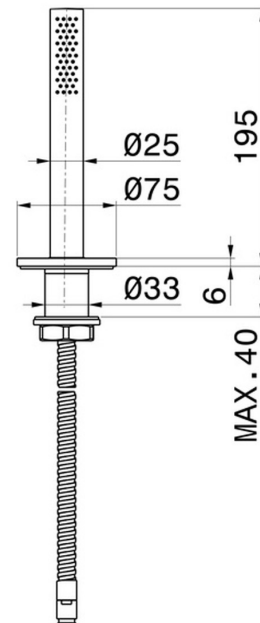

X-STEEL 316

69693X.50.050

Complete hand shower set for deck-mounted set - finish
Stainless Steel

Stainless Steel

FEATURES

Material	Stainless Steel
Installation	Deck-mounted
Hole type	Single hole

TECHNICAL DRAWING

AR Preview
try it in your home

More Details
on our [website](#)

X-STEEL 316

69693X.50.050

Complete hand shower set for deck-mounted set - finish Stainless Steel

AVAILABLE FINISHES

50.050

Stainless Steel