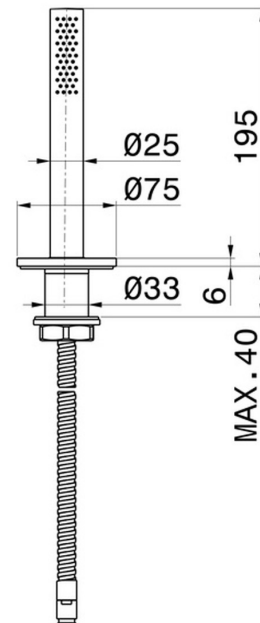

X-STEEL 316

69693X.59.064

Complete hand shower set for deck-mounted set - finish PVD
Brushed Gun Metal

PVD Brushed Gun Metal

FEATURES

Material	Stainless Steel
Installation	Deck-mounted
Hole type	Single hole

TECHNICAL DRAWING

X-STEEL 316

69693X.59.064

Complete hand shower set for deck-mounted set - finish PVD Brushed Gun Metal

AVAILABLE FINISHES

59.064

PVD Brushed Gun Metal

50.050