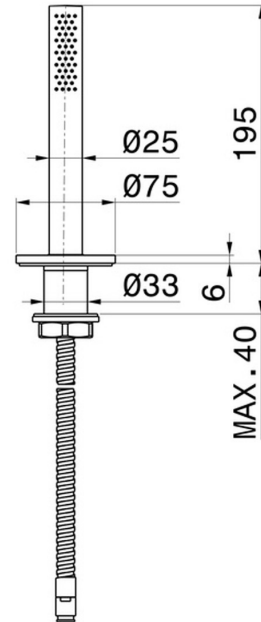

X-STEEL 316

69693X.59.067

Complete hand shower set for deck-mounted set - finish PVD
Brushed Copper Bronze

PVD Brushed Copper Bronze

FEATURES

Material	Stainless Steel
Installation	Deck-mounted
Hole type	Single hole

TECHNICAL DRAWING

X-STEEL 316

69693X.59.067

Complete hand shower set for deck-mounted set - finish PVD Brushed Copper Bronze

AVAILABLE FINISHES

59.067

PVD Brushed Copper Bronze

50.050