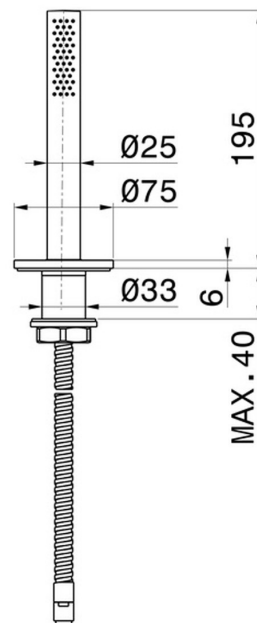

# X-STEEL 316

69693X.59.097

Complete hand shower set for deck-mounted set - finish PVD  
Brushed Gold

PVD Brushed Gold

## FEATURES

Material	<b>Stainless Steel</b>
Installation	<b>Deck-mounted</b>
Hole type	<b>Single hole</b>

## TECHNICAL DRAWING

**X-STEEL 316**

**69693X.59.097**

Complete hand shower set for deck-mounted set - finish PVD Brushed Gold

**AVAILABLE FINISHES**

---

**59.097**

PVD Brushed Gold