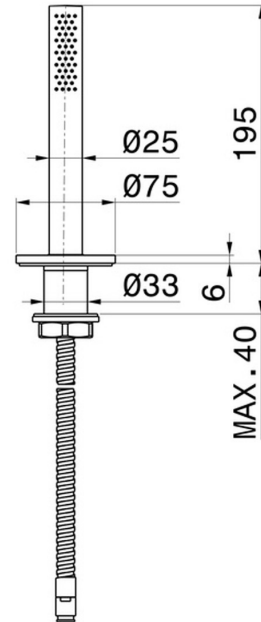

X-STEEL 316

69693X.59.098

Complete hand shower set for deck-mounted set - finish PVD
Brushed Pale Gold

PVD Brushed Pale Gold

FEATURES

Material	Stainless Steel
Installation	Deck-mounted
Hole type	Single hole

TECHNICAL DRAWING

X-STEEL 316

69693X.59.098

Complete hand shower set for deck-mounted set - finish PVD Brushed Pale Gold

AVAILABLE FINISHES

59.098

PVD Brushed Pale Gold

50.050