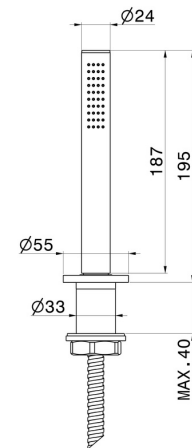

TECHNICAL DRAWING