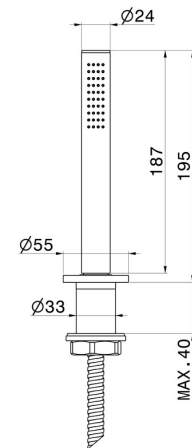

BLINK

70893.21.018

Complete hand shower set for deck-mounted set - finish
Chrome

Chrome

FEATURES

Material	Brass
Technology	Save Water
Installation	Freestanding

TECHNICAL DRAWING

AR Preview
try it in your home