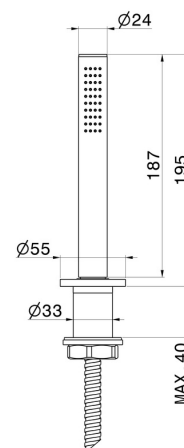

BLINK

70893.47.083

Complete hand shower set for deck-mounted set - finish Groove Bronze

Groove Bronze

FEATURES

Material	Brass
Technology	Save Water
Installation	Freestanding

TECHNICAL DRAWING

BLINK