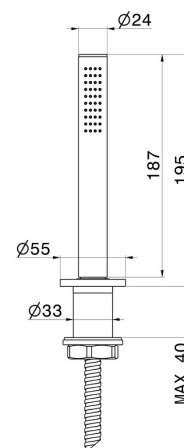

BLINK

70893.58.061

Complete hand shower set for deck-mounted set - finish PVD
Copper Bronze

FEATURES

Material	Brass
Technology	Save Water
Installation	Freestanding

TECHNICAL DRAWING

BLINK

70893.58.061