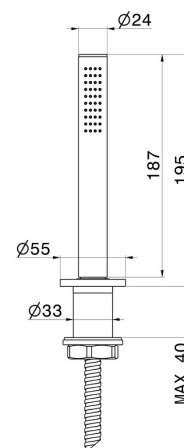

BLINK

70893.58.063

Complete hand shower set for deck-mounted set - finish PVD Gun Metal

FEATURES

Material	Brass
Technology	Save Water
Installation	Freestanding

TECHNICAL DRAWING

BLINK

70893.58.063