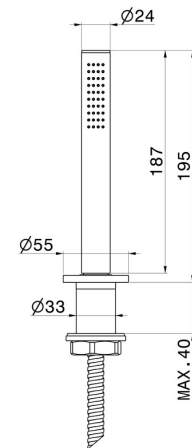

BLINK

70893.59.098

Complete hand shower set for deck-mounted set - finish PVD
Brushed Pale Gold

PVD Brushed Pale Gold

FEATURES

Material	Brass
Technology	Save Water
Installation	Freestanding

TECHNICAL DRAWING

BLINK

70893.59.098

Complete hand shower set for deck-mounted set - finish PVD Brushed Pale Gold

AVAILABLE FINISHES

59.098

PVD Brushed Pale Gold

01.093

finish Matt Black

21.018

finish Chrome

47.083

finish Groove Bronze

58.061

finish PVD Copper Bronze

58.063

finish PVD Gun Metal