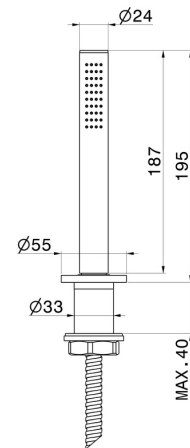

BLINK

70893.61.020

Complete hand shower set for deck-mounted set - finish PVD
Glossy Gold

PVD Glossy Gold

FEATURES

Material	Brass
Technology	Save Water
Installation	Freestanding

TECHNICAL DRAWING

AR Preview
try it in your home

More Details
on our [website](#)

BLINK

70893.61.020

Complete hand shower set for deck-mounted set - finish PVD Glossy Gold

AVAILABLE FINISHES

61.020

PVD Glossy Gold

01.093