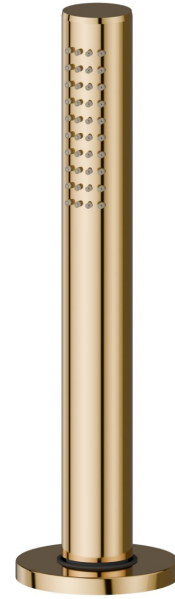

BLINK

70893.61.020

Complete hand shower set for deck-mounted set - finish PVD
Glossy Gold

PVD Glossy Gold

FEATURES

Material	Brass
Technology	Save Water
Installation	Freestanding

TECHNICAL DRAWING

AR Preview
try it in your home

More Details
on our [website](#)

BLINK

70893.61.020

Complete hand shower set for deck-mounted set - finish PVD Glossy Gold

AVAILABLE FINISHES

61.020

PVD Glossy Gold

01.093

finish Matt Black

21.018

finish Chrome

47.083

finish Groove Bronze

58.061

finish PVD Copper Bronze

58.063

finish PVD Gun Metal

59.098

finish PVD Brushed Pale Gold

AR Preview
try it in your home

More Details
on our [website](#)