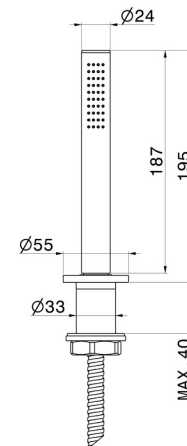

TECHNICAL DRAWING

AR Preview
try it in your home

More Details
on our [website](#)