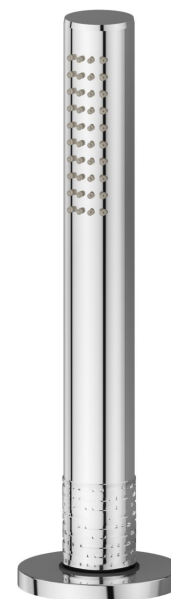

BLINK CHIC

70993.21.018

Complete hand shower set for deck-mounted set - finish
Chrome

Luxury

FEATURES

Material	Brass
Technology	Save Water
Installation	Deck-mounted

TECHNICAL DRAWING

BLINK CHIC

70993.21.018

Complete hand shower set for deck-mounted set - finish Chrome

AVAILABLE FINISHES

21.018

Chrome

01.093

finish Matt Black

47.083

finish Groove Bronze

58.061

finish PVD Copper Bronze

58.063

finish PVD Gun Metal

59.098

finish PVD Brushed Pale Gold

61.020

finish PVD Glossy Gold