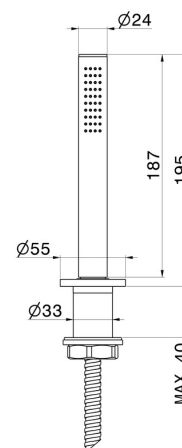

BLINK CHIC

70993.21.018

Complete hand shower set for deck-mounted set - finish
Chrome

Luxury

FEATURES

Material	Brass
Technology	Save Water
Installation	Deck-mounted

TECHNICAL DRAWING

BLINK CHIC