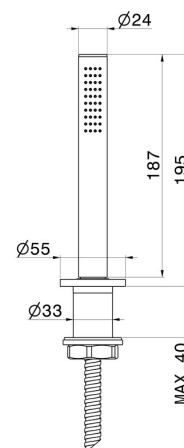

TECHNICAL DRAWING