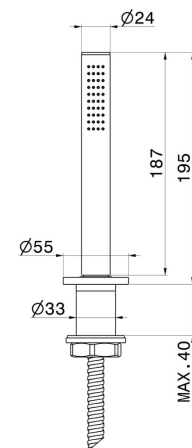

## FEATURES

Material

**Brass**

Technology

**Save Water**

Installation

**Deck-mounted**

## TECHNICAL DRAWING

**BLINK CHIC**

**70993.58.061**

Complete hand shower set for deck-mounted set - finish PVD Copper Bronze

**AVAILABLE FINISHES**

---

**58.061**

PVD Copper Bronze