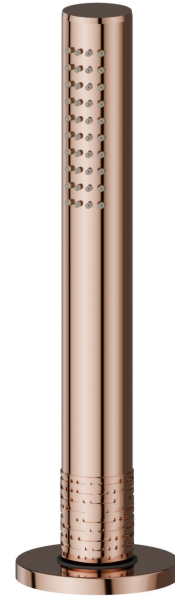

# BLINK CHIC

**70993.58.061**

Complete hand shower set for deck-mounted set - finish PVD  
Copper Bronze

Luxury

PVD Copper Bronze

## TECHNICAL DRAWING

**BLINK CHIC**

**70993.58.061**

Complete hand shower set for deck-mounted set - finish PVD Copper Bronze

**AVAILABLE FINISHES**

---

**58.061**

PVD Copper Bronze

**01.093**

finish Matt Black

**21.018**

finish Chrome

**47.083**

finish Groove Bronze

**58.063**

finish PVD Gun Metal

**59.098**

finish PVD Brushed Pale Gold

**61.020**

finish PVD Glossy Gold