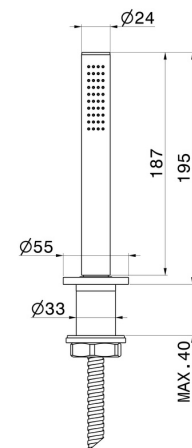

BLINK CHIC

70993.58.063

Complete hand shower set for deck-mounted set - finish PVD Gun Metal

Luxury

PVD Gun Metal

FEATURES

Material	Brass
Technology	Save Water
Installation	Deck-mounted

TECHNICAL DRAWING

BLINK CHIC

70993.58.063

Complete hand shower set for deck-mounted set - finish PVD Gun Metal

AVAILABLE FINISHES

58.063

PVD Gun Metal

01.093

finish Matt Black

21.018

finish Chrome

47.083

finish Groove Bronze

58.061

finish PVD Copper Bronze

59.098

finish PVD Brushed Pale Gold