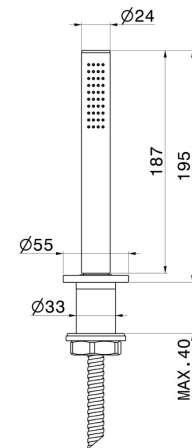

BLINK CHIC

70993.59.098

Complete hand shower set for deck-mounted set - finish PVD
Brushed Pale Gold

Luxury

PVD Brushed Pale Gold

FEATURES

Material	Brass
Technology	Save Water
Installation	Deck-mounted

TECHNICAL DRAWING

BLINK CHIC

70993.59.098

Complete hand shower set for deck-mounted set - finish PVD Brushed Pale Gold

AVAILABLE FINISHES

59.098

PVD Brushed Pale Gold

01.093

finish Matt Black

21.018

finish Chrome

47.083

finish Groove Bronze

58.061

finish PVD Copper Bronze

58.063

finish PVD Gun Metal