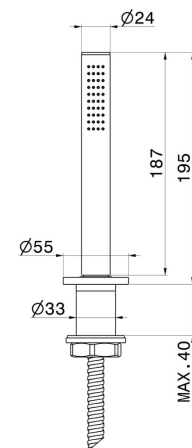

BLINK CHIC

70993.61.020

Complete hand shower set for deck-mounted set - finish PVD
Glossy Gold

Luxury

PVD Glossy Gold

FEATURES

Material

Brass

Technology

Save Water

Installation

Deck-mounted

TECHNICAL DRAWING

BLINK CHIC

70993.61.020

Complete hand shower set for deck-mounted set - finish PVD Glossy Gold