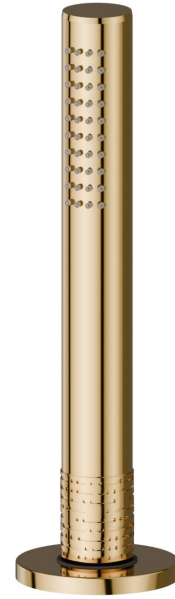

BLINK CHIC

70993.61.020

Complete hand shower set for deck-mounted set - finish PVD
Glossy Gold

Luxury

PVD Glossy Gold

FEATURES

Material

Brass

Technology

Save Water

Installation

Deck-mounted

TECHNICAL DRAWING

BLINK CHIC

70993.61.020

Complete hand shower set for deck-mounted set - finish PVD Glossy Gold

AVAILABLE FINISHES

61.020

PVD Glossy Gold

01.093

finish Matt Black

21.018

finish Chrome

47.083

finish Groove Bronze

58.061

finish PVD Copper Bronze

58.063

finish PVD Gun Metal

59.098

finish PVD Brushed Pale Gold