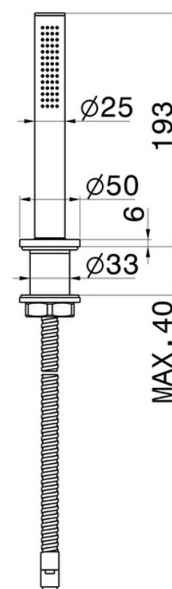

# HAKA

**72093.01.014**

Complete hand shower set for deck-mounted set - finish Matt White

## FEATURES

Material	<b>Brass</b>
Installation	<b>Freestanding</b>

## TECHNICAL DRAWING

**HAKA**

**72093.01.014**

Complete hand shower set for deck-mounted set - finish Matt White

**AVAILABLE FINISHES**

---

**01.014**

Matt White

**59.067**

finish PVD Brushed Copper Bronze

**59.097**

finish PVD Brushed Gold