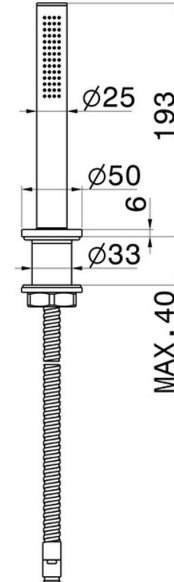

# HAKA

**72093.01.093**

Complete hand shower set for deck-mounted set - finish Matt Black

## FEATURES

---

Material **Brass**  
Installation **Freestanding**

## TECHNICAL DRAWING

---

**HAKA**

**72093.01.093**

Complete hand shower set for deck-mounted set - finish Matt Black

**AVAILABLE FINISHES**

---

**01.093**