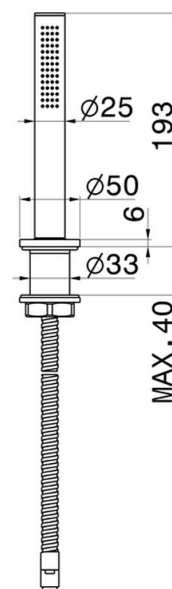

HAKA

72093.21.018

Complete hand shower set for deck-mounted set - finish
Chrome

Chrome

FEATURES

Material

Brass

Installation

Freestanding

TECHNICAL DRAWING

HAKA

72093.21.018

Complete hand shower set for deck-mounted set - finish Chrome

AVAILABLE FINISHES

21.018

Chrome

01.014

finish Matt White

01.093

finish Matt Black

59.064

finish PVD Brushed Gun Metal

59.066

finish PVD Brushed steel

59.067

finish PVD Brushed Copper Bronze

59.097

finish PVD Brushed Gold