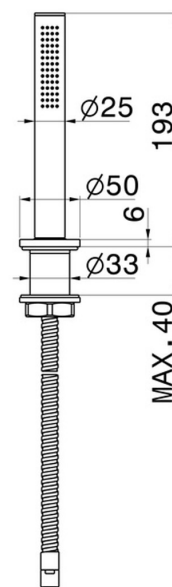

# HAKA

**72093.59.064**

Complete hand shower set for deck-mounted set - finish PVD  
Brushed Gun Metal

PVD Brushed Gun Metal

## FEATURES

---

Material

**Brass**

Installation

**Freestanding**

## TECHNICAL DRAWING

---

**HAKA**

**72093.59.064**

Complete hand shower set for deck-mounted set - finish PVD Brushed Gun Metal

**AVAILABLE FINISHES**

---

**59.064**