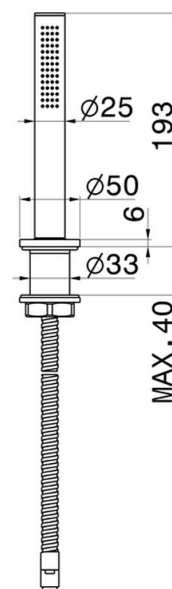

HAKA

72093.59.066

Complete hand shower set for deck-mounted set - finish PVD
Brushed steel

PVD Brushed steel

FEATURES

Material

Brass

Installation

Freestanding

TECHNICAL DRAWING

HAKA

72093.59.066

Complete hand shower set for deck-mounted set - finish PVD Brushed steel

AVAILABLE FINISHES

59.066

PVD Brushed steel

01.014

finish Matt White

01.093

finish Matt Black

21.018

finish Chrome

59.064

finish PVD Brushed Gun Metal

59.067

finish PVD Brushed Copper Bronze

59.097

finish PVD Brushed Gold