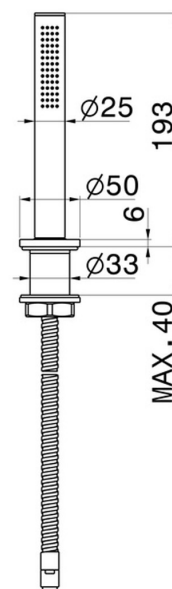

# HAKA

**72093.59.067**

Complete hand shower set for deck-mounted set - finish PVD  
Brushed Copper Bronze

PVD Brushed Copper Bronze

## FEATURES

Material	<b>Brass</b>
Installation	<b>Freestanding</b>

## TECHNICAL DRAWING

**HAKA**

**72093.59.067**

Complete hand shower set for deck-mounted set - finish PVD Brushed Copper Bronze

**AVAILABLE FINISHES**

---

**59.067**

PVD Brushed Copper Bronze

**59.066**

finish PVD Brushed steel

**59.097**

finish PVD Brushed Gold