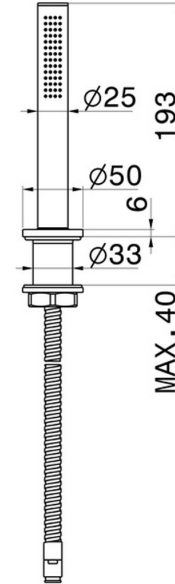

HAKA

72093.59.097

Complete hand shower set for deck-mounted set - finish PVD
Brushed Gold

PVD Brushed Gold

FEATURES

Material	Brass
Installation	Freestanding

TECHNICAL DRAWING

AR Preview
try it in your home

More Details
on our [website](#)

HAKA

72093.59.097

Complete hand shower set for deck-mounted set - finish PVD Brushed Gold

AVAILABLE FINISHES

59.097

PVD Brushed Gold

01.014