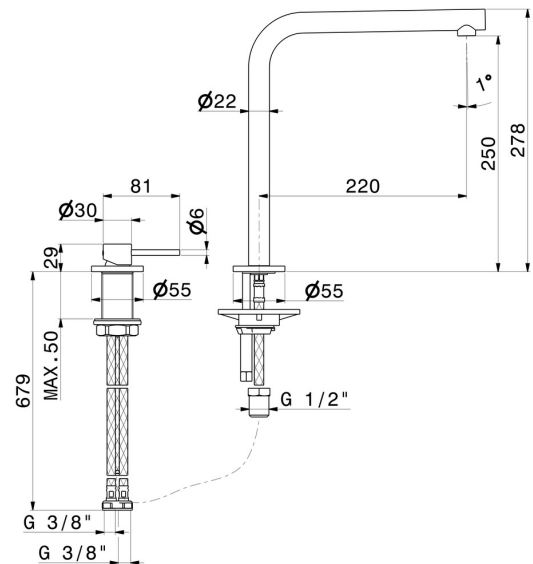

N21

71720.01.093

Complete set consisting of single-lever sink mixer and L swivel spout - finish Matt Black

FEATURES

Material	Brass
Technology	Low Lead - Save Water
Installation	Freestanding
Kitchen mixer spout	L swivel - Swivel spout
Control type	Single lever

TECHNICAL DRAWING

N21

71720.01.093

Complete set consisting of single-lever sink mixer and L swivel spout - finish Matt Black

AVAILABLE FINISHES

01.093

Matt Black

21.018