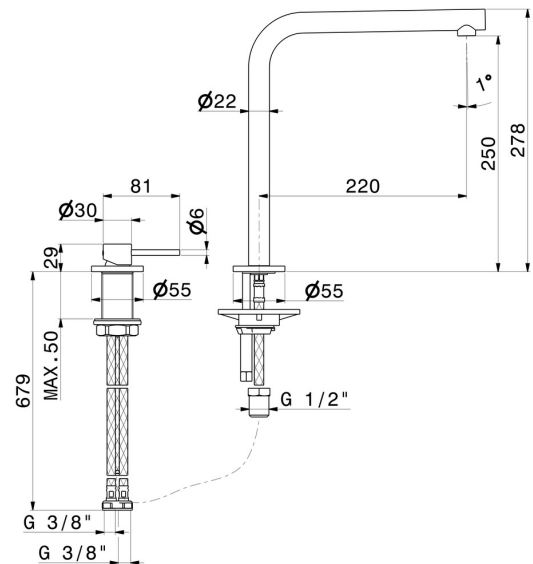

N21

71720.21.018

Complete set consisting of single-lever sink mixer and L swivel spout - finish Chrome

FEATURES

Material	Brass
Technology	Low Lead - Save Water
Installation	Freestanding
Kitchen mixer spout	L swivel - Swivel spout
Control type	Single lever

TECHNICAL DRAWING

N21

71720.21.018

Complete set consisting of single-lever sink mixer and L swivel spout - finish Chrome

AVAILABLE FINISHES

21.018

Chrome

01.093