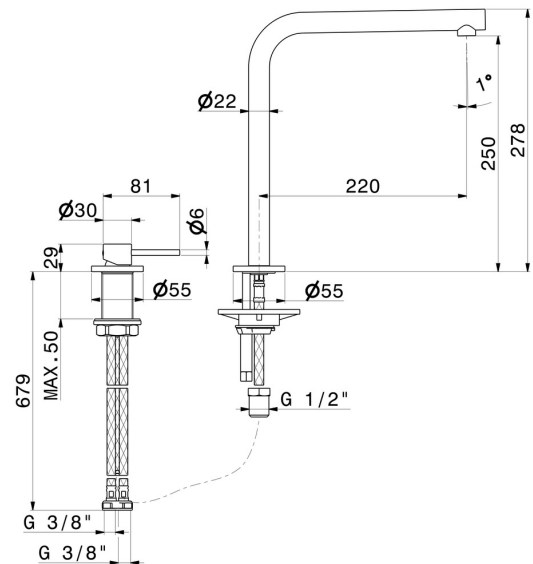

N21

71720.59.064

Complete set consisting of single-lever sink mixer and L swivel spout - finish PVD Brushed Gun Metal

PVD Brushed Gun Metal

FEATURES

Material	Brass
Technology	Low Lead - Save Water
Installation	Freestanding
Kitchen mixer spout	L swivel - Swivel spout
Control type	Single lever

TECHNICAL DRAWING

N21

71720.59.064

Complete set consisting of single-lever sink mixer and L swivel spout - finish PVD Brushed Gun Metal

AVAILABLE FINISHES

59.064

PVD Brushed Gun Metal

01.093