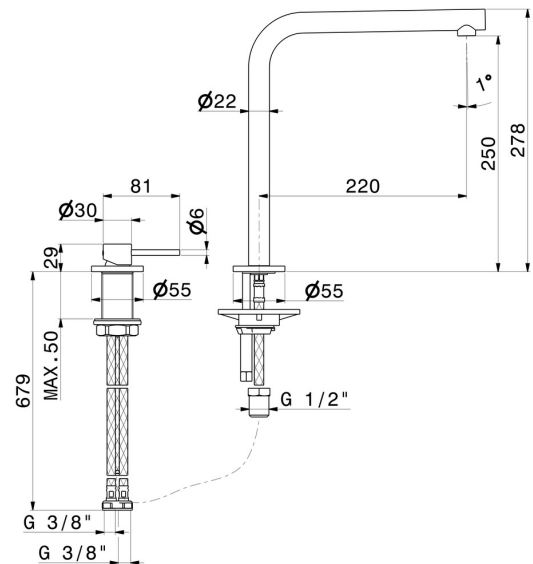

N21

71720.59.066

Complete set consisting of single-lever sink mixer and L swivel spout - finish PVD Brushed steel

FEATURES

Material	Brass
Technology	Low Lead - Save Water
Installation	Freestanding
Kitchen mixer spout	L swivel - Swivel spout
Control type	Single lever

TECHNICAL DRAWING

N21

71720.59.066

Complete set consisting of single-lever sink mixer and L swivel spout - finish PVD Brushed steel

AVAILABLE FINISHES

59.066

PVD Brushed steel

01.093