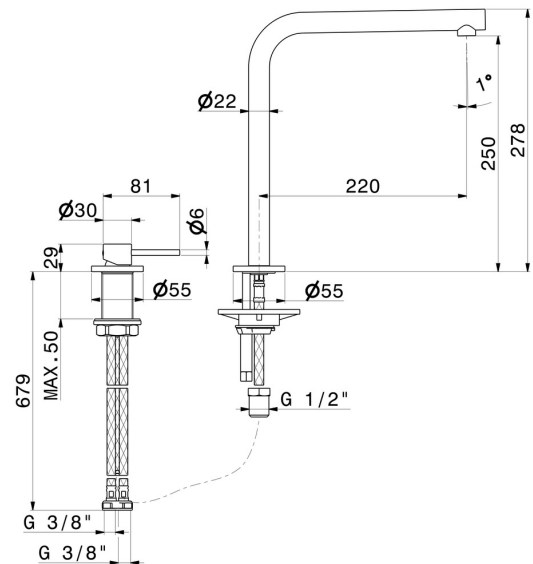

N21

71720.59.098

Complete set consisting of single-lever sink mixer and L swivel spout - finish PVD Brushed Pale Gold

PVD Brushed Pale Gold

FEATURES

Material	Brass
Technology	Low Lead - Save Water
Installation	Freestanding
Kitchen mixer spout	L swivel - Swivel spout
Control type	Single lever

TECHNICAL DRAWING

N21

71720.59.098

Complete set consisting of single-lever sink mixer and L swivel spout - finish PVD Brushed Pale Gold

AVAILABLE FINISHES

59.098

PVD Brushed Pale Gold

01.093