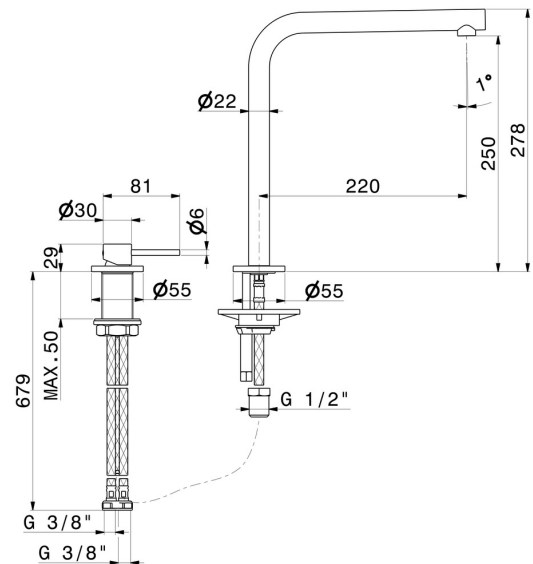

N21

71720.M0.077

Complete set consisting of single-lever sink mixer and L swivel spout - finish Carbon Satin

Carbon Satin

FEATURES

Material	Brass
Technology	Low Lead - Save Water
Installation	Freestanding
Kitchen mixer spout	L swivel - Swivel spout
Control type	Single lever

TECHNICAL DRAWING

N21

71720.M0.077

Complete set consisting of single-lever sink mixer and L swivel spout - finish Carbon Satin

AVAILABLE FINISHES

M0.077

Carbon Satin

01.093