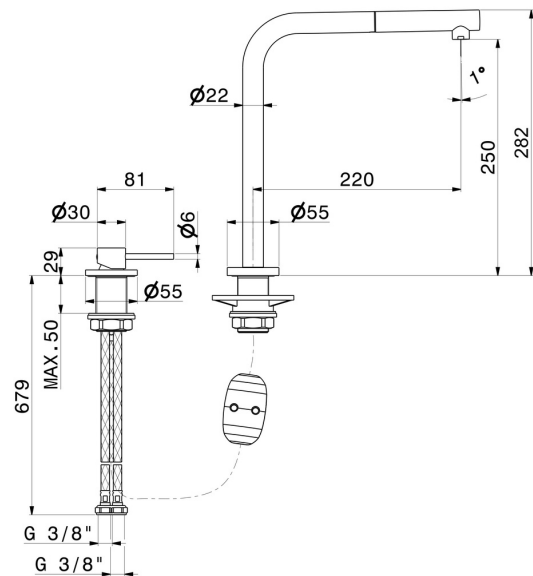

# N21

**71725.01.093**

Complete set consisting of single-lever sink mixer and L swivel spout with pull-out hand shower - finish Matt Black

## FEATURES

Material	<b>Brass</b>
Technology	<b>Low Lead - Save Water</b>
Installation	<b>Freestanding</b>
Kitchen mixer spout	<b>L swivel - Swivel spout</b>
Control type	<b>Single lever</b>
Kitchen mixer type	<b>Extractable hand shower</b>

## TECHNICAL DRAWING

**N21**

**71725.01.093**

Complete set consisting of single-lever sink mixer and L swivel spout with pull-out hand shower -  
finish Matt Black

**AVAILABLE FINISHES**

---

**01.093**

Matt Black