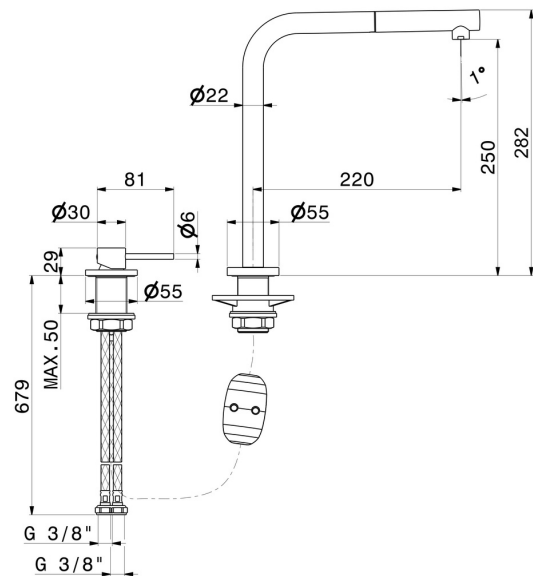

# N21

**71725.21.018**

Complete set consisting of single-lever sink mixer and L swivel spout with pull-out hand shower - finish Chrome

Chrome

## FEATURES

Material	<b>Brass</b>
Technology	<b>Low Lead - Save Water</b>
Installation	<b>Freestanding</b>
Kitchen mixer spout	<b>L swivel - Swivel spout</b>
Control type	<b>Single lever</b>
Kitchen mixer type	<b>Extractable hand shower</b>

## TECHNICAL DRAWING

**N21**

**71725.21.018**

Complete set consisting of single-lever sink mixer and L swivel spout with pull-out hand shower -  
finish Chrome

**AVAILABLE FINISHES**

---

**21.018**

Chrome