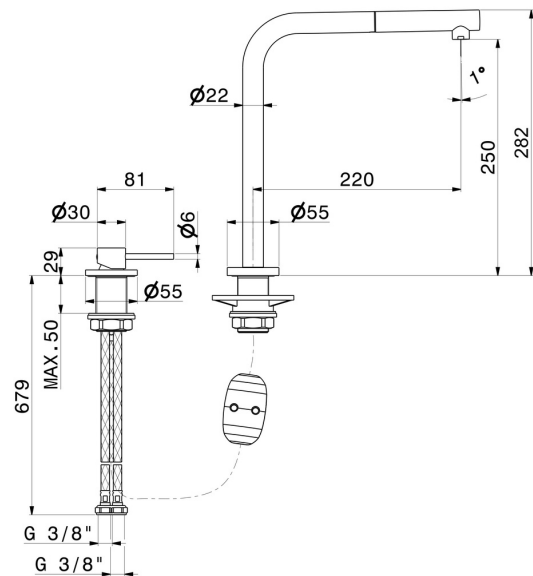

N21

71725.31.028

Complete set consisting of single-lever sink mixer and L swivel spout with pull-out hand shower - finish Brushed Nickel

FEATURES

Material	Brass
Technology	Low Lead - Save Water
Installation	Freestanding
Kitchen mixer spout	L swivel - Swivel spout
Control type	Single lever
Kitchen mixer type	Extractable hand shower

TECHNICAL DRAWING

N21

71725.31.028

Complete set consisting of single-lever sink mixer and L swivel spout with pull-out hand shower - finish Brushed Nickel

AVAILABLE FINISHES

31.028

Brushed Nickel

01.093