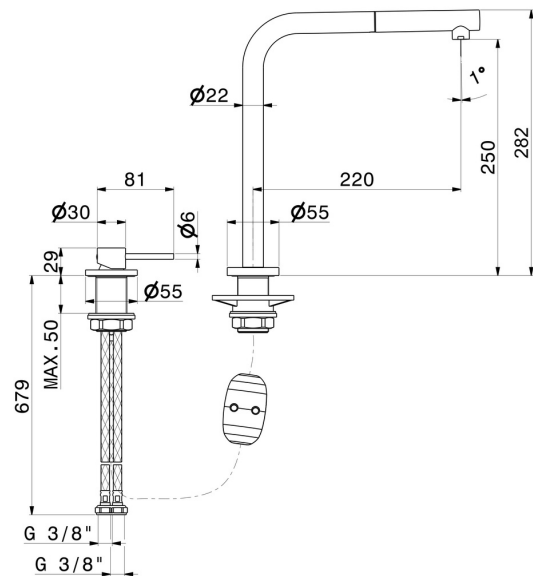

N21

71725.59.064

Complete set consisting of single-lever sink mixer and L swivel spout with pull-out hand shower - finish PVD Brushed Gun Metal

PVD Brushed Gun Metal

FEATURES

Material	Brass
Technology	Low Lead - Save Water
Installation	Freestanding
Kitchen mixer spout	L swivel - Swivel spout
Control type	Single lever
Kitchen mixer type	Extractable hand shower

TECHNICAL DRAWING

N21

71725.59.064

Complete set consisting of single-lever sink mixer and L swivel spout with pull-out hand shower -
finish PVD Brushed Gun Metal

AVAILABLE FINISHES

59.064

PVD Brushed Gun Metal