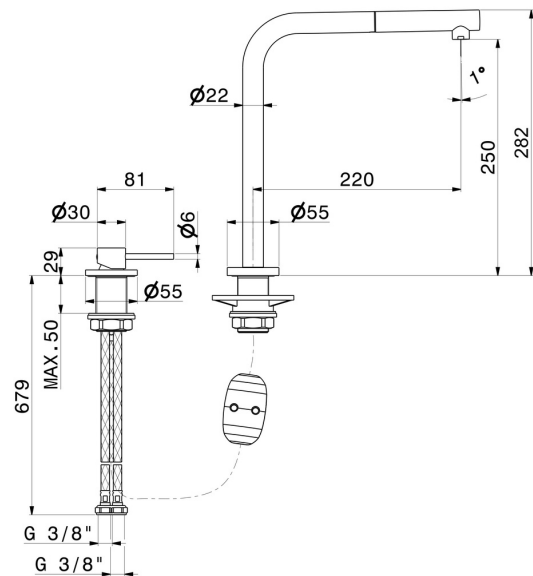

# N21

**71725.59.066**

Complete set consisting of single-lever sink mixer and L swivel spout with pull-out hand shower - finish PVD Brushed steel

## FEATURES

Material	<b>Brass</b>
Technology	<b>Low Lead - Save Water</b>
Installation	<b>Freestanding</b>
Kitchen mixer spout	<b>L swivel - Swivel spout</b>
Control type	<b>Single lever</b>
Kitchen mixer type	<b>Extractable hand shower</b>

## TECHNICAL DRAWING

**N21**

**71725.59.066**

Complete set consisting of single-lever sink mixer and L swivel spout with pull-out hand shower -  
finish PVD Brushed steel

**AVAILABLE FINISHES**

---

**59.066**