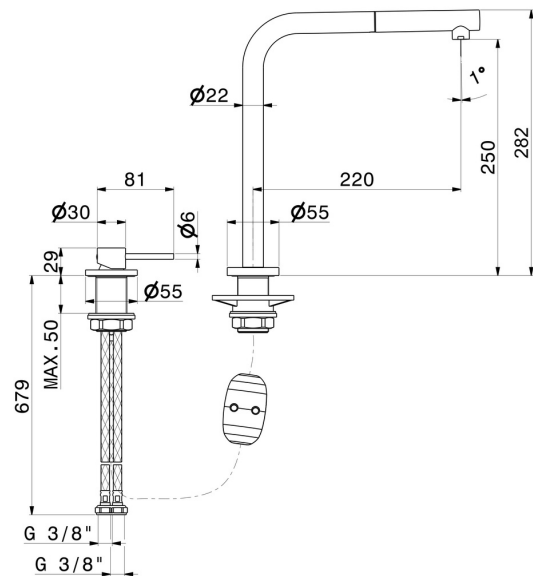

N21

71725.59.067

Complete set consisting of single-lever sink mixer and L swivel spout with pull-out hand shower - finish PVD Brushed Copper Bronze

PVD Brushed Copper Bronze

FEATURES

Material	Brass
Technology	Low Lead - Save Water
Installation	Freestanding
Kitchen mixer spout	L swivel - Swivel spout
Control type	Single lever
Kitchen mixer type	Extractable hand shower

TECHNICAL DRAWING

N21

71725.59.067

Complete set consisting of single-lever sink mixer and L swivel spout with pull-out hand shower - finish PVD Brushed Copper Bronze

AVAILABLE FINISHES

59.067

PVD Brushed Copper Bronze

59.066

finish PVD Brushed steel

59.098

finish PVD Brushed Pale Gold

M0.077

finish Carbon Satin