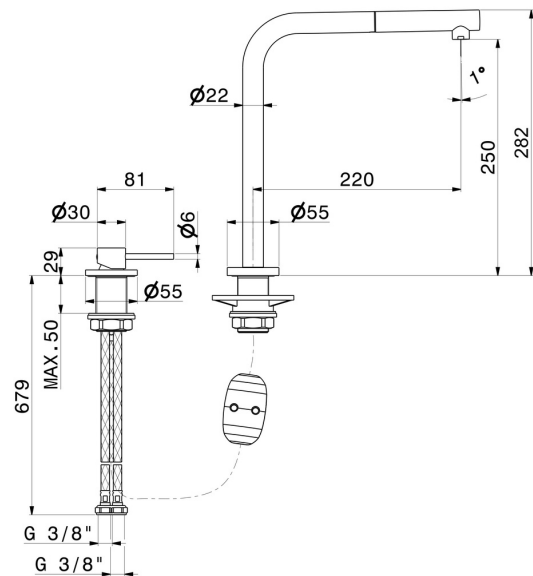

N21

71725.59.098

Complete set consisting of single-lever sink mixer and L swivel spout with pull-out hand shower - finish PVD Brushed Pale Gold

FEATURES

Material	Brass
Technology	Low Lead - Save Water
Installation	Freestanding
Kitchen mixer spout	L swivel - Swivel spout
Control type	Single lever
Kitchen mixer type	Extractable hand shower

TECHNICAL DRAWING

N21

71725.59.098

Complete set consisting of single-lever sink mixer and L swivel spout with pull-out hand shower - finish PVD Brushed Pale Gold

AVAILABLE FINISHES

59.098

PVD Brushed Pale Gold